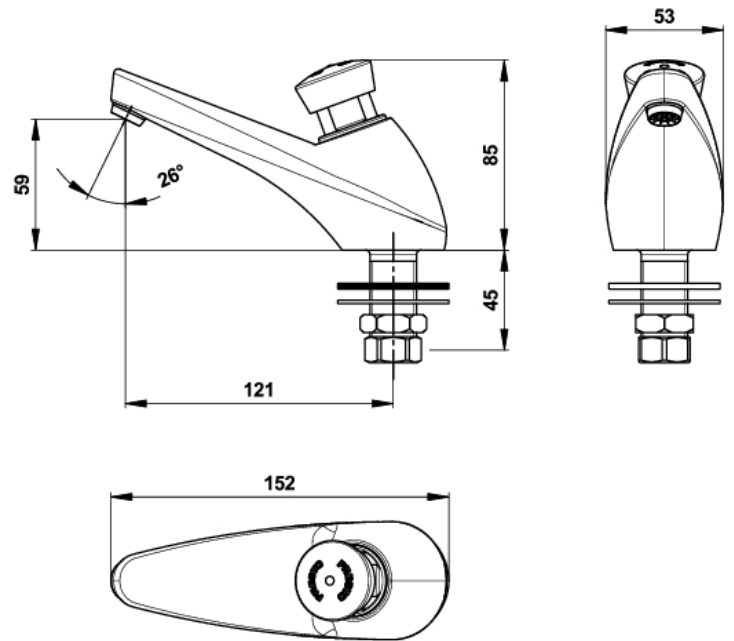

Range : Single deck-mounted tap

Ref : 64602 - PRESTO 605 - cold water

> **Working pressure :**

- 1 to 5 bar

> **Flow :**

- 3 l/min at 3 bar - 4-position flow adjustment device
- Anti-water-hammering design

> **Flow time :**

- 15 seconds (± 5 sec.)

> **Hydraulic supply :**

- M G 1/2" (15x21) - Premixed water

> **Thermal resistance :**

- Resistant to a temperature of 75°C for 30 minute thermal shock

> **Security :**

- Non-turnable push button
- Non-removable, wear-proof blue marker

> **Delivered with :**

- 1 Nut for 12x14 tube
- 1 Filter gasket
- 1 Stainless steel plain washer
- 1 Brass clamping nut
- 1 Nitrile plain washer
- Instruction manual

> **Standards & approvals :**

- Acoustic class II
- Brass body in accordance with EN 1982, EN 12164, EN 12165
- Molded chrome-plated body in accordance with EN 12540
- 200-hour neutral salt spray resistant (NSS) in accordance with ISO 9227